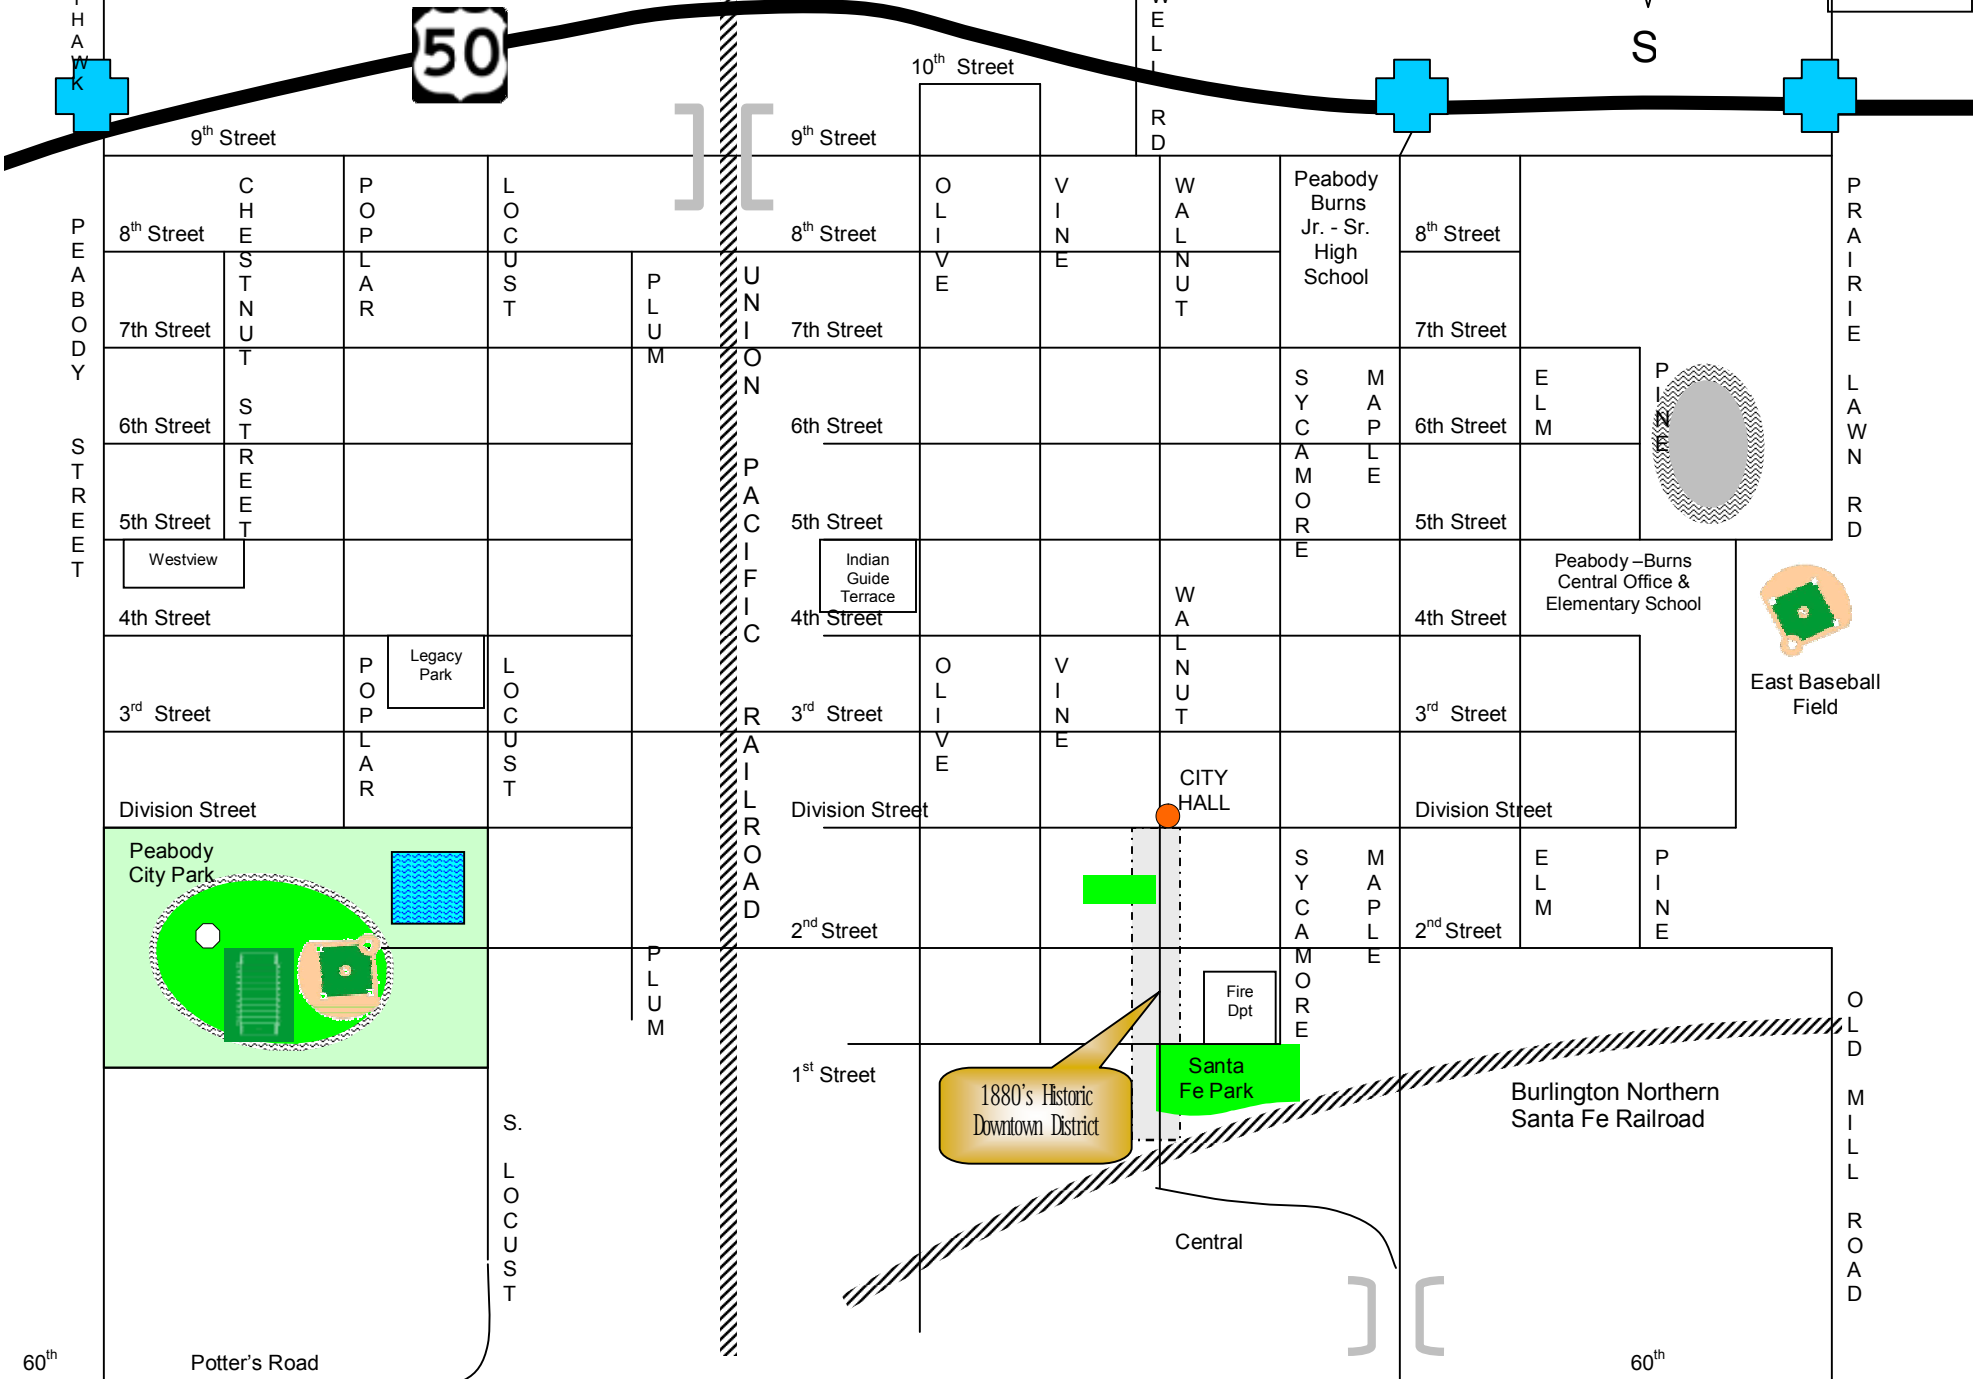

CITY OF PEABODY, KANSAS

Prairie
Lawn
Cemetery

60th

Potter's Road

60th